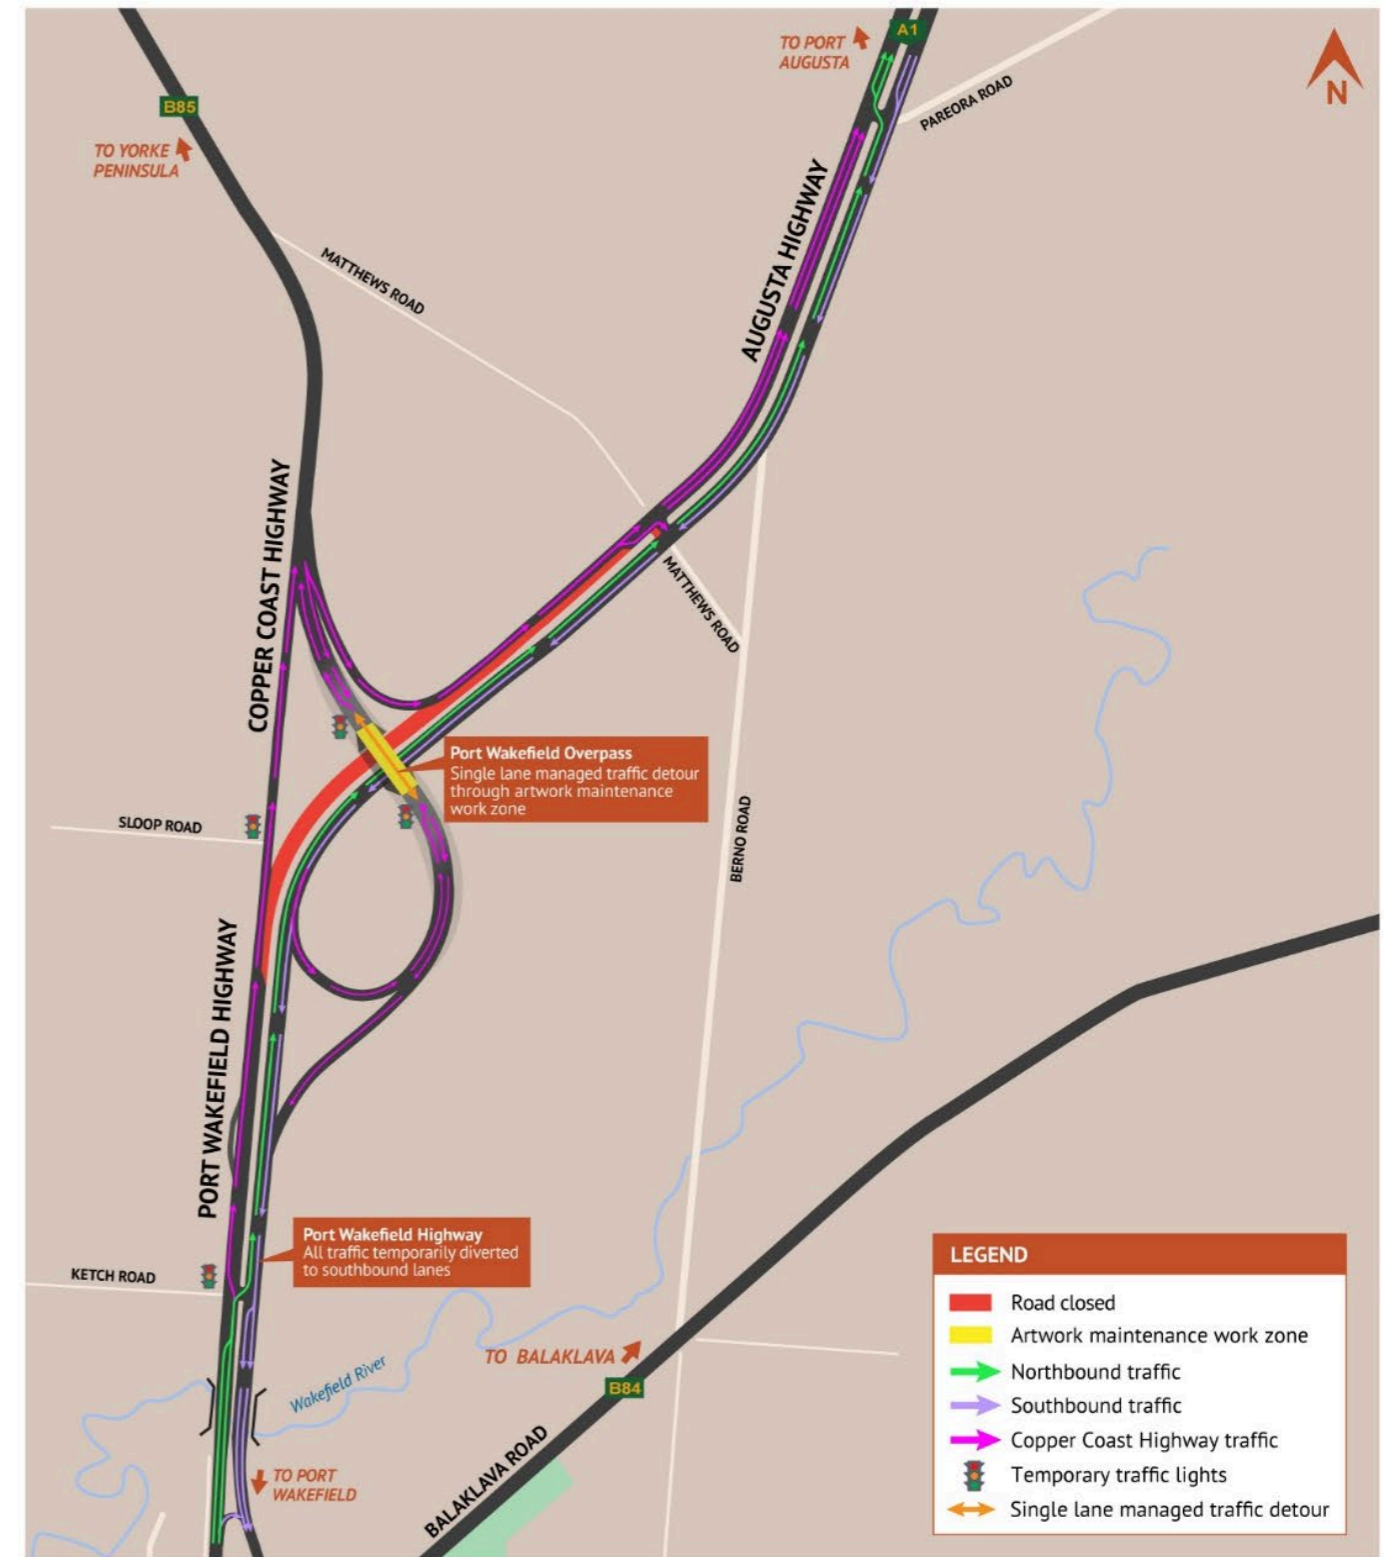

Port Wakefield Overpass and Highway Duplication Project

Changed Traffic Arrangements - Port Wakefield Highway

PW2PA
ALLIANCE

CONTACT

- 1300 161 407
- enquiries@pw2pa.com.au
- www.pw2pa.com.au

Australian Government

Government of South Australia