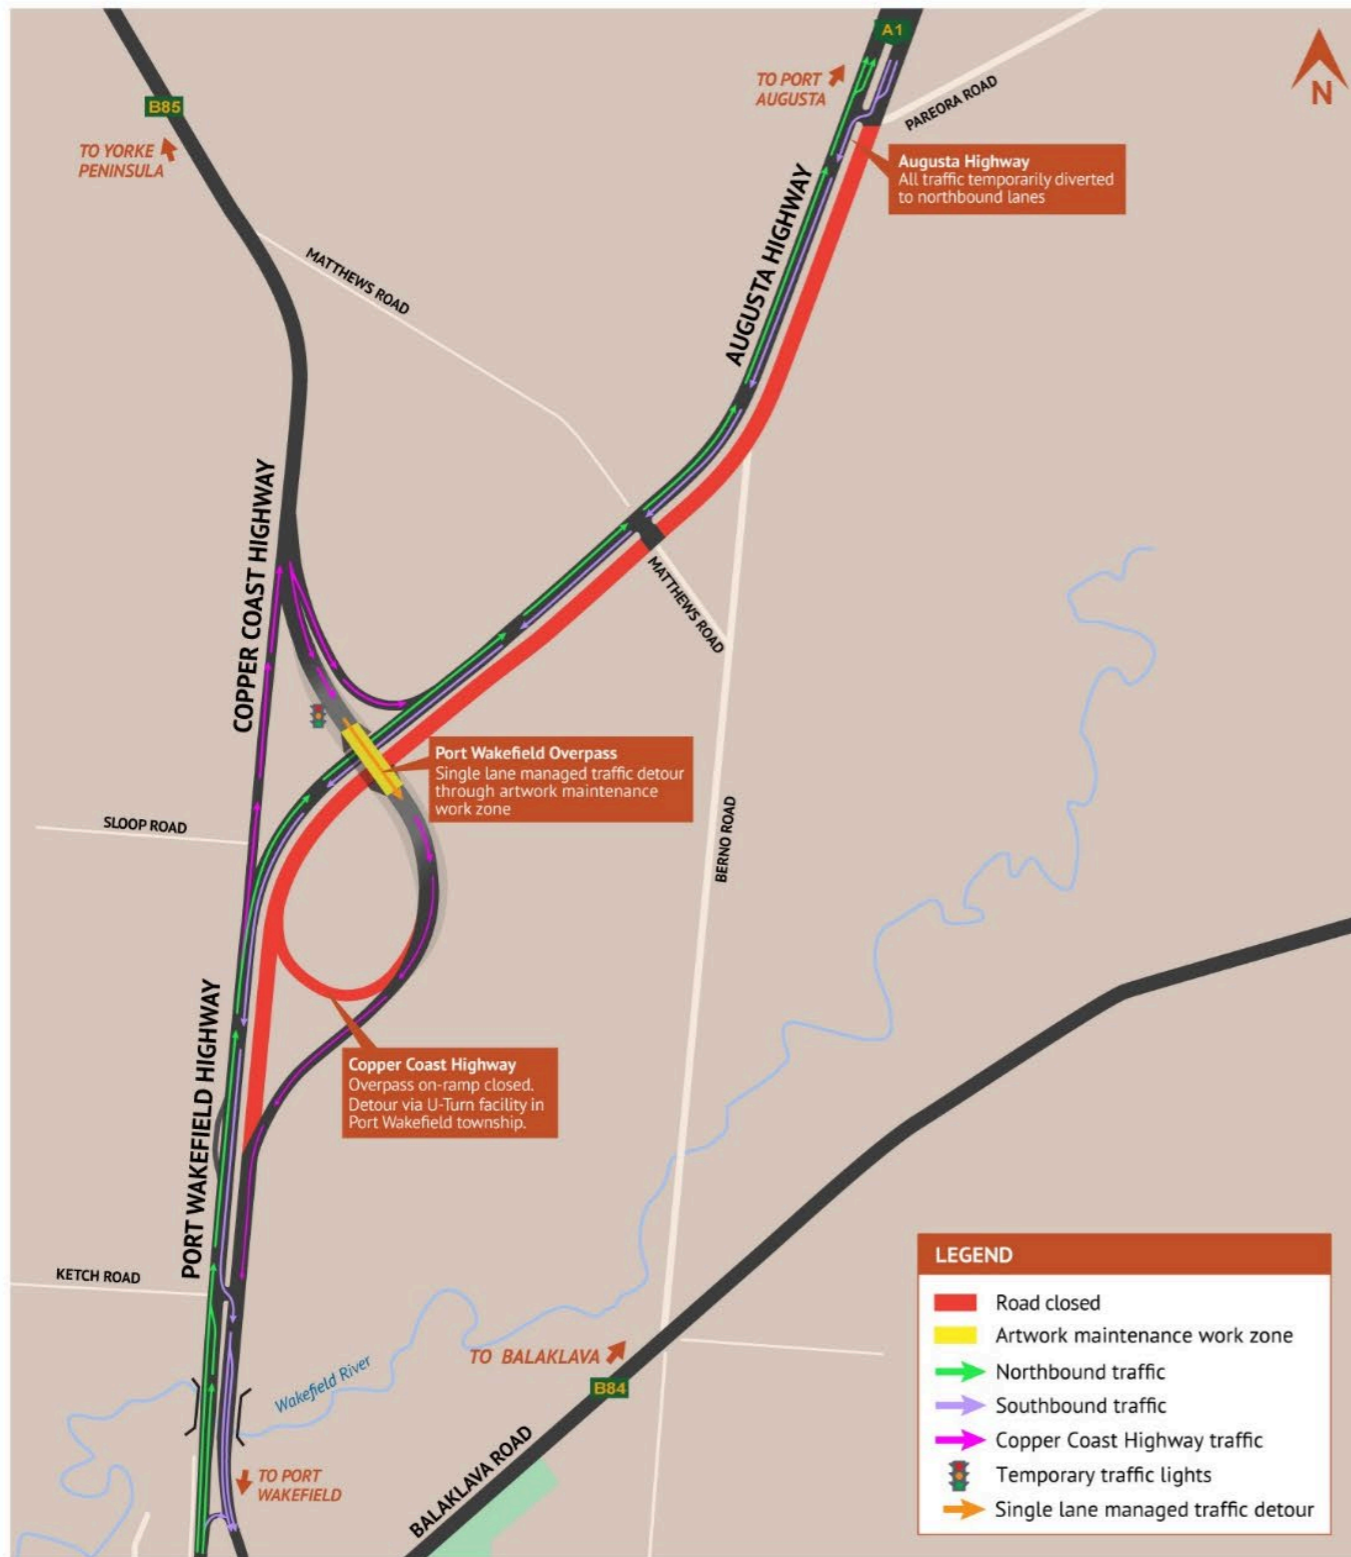

Port Wakefield Overpass and Highway Duplication Project

Changed Traffic Arrangements - Port Wakefield Highway

PW2PA
ALLIANCE

CONTACT

- 1300 161 407
- enquiries@pw2pa.com.au
- www.pw2pa.com.au

Australian Government

Government of South Australia