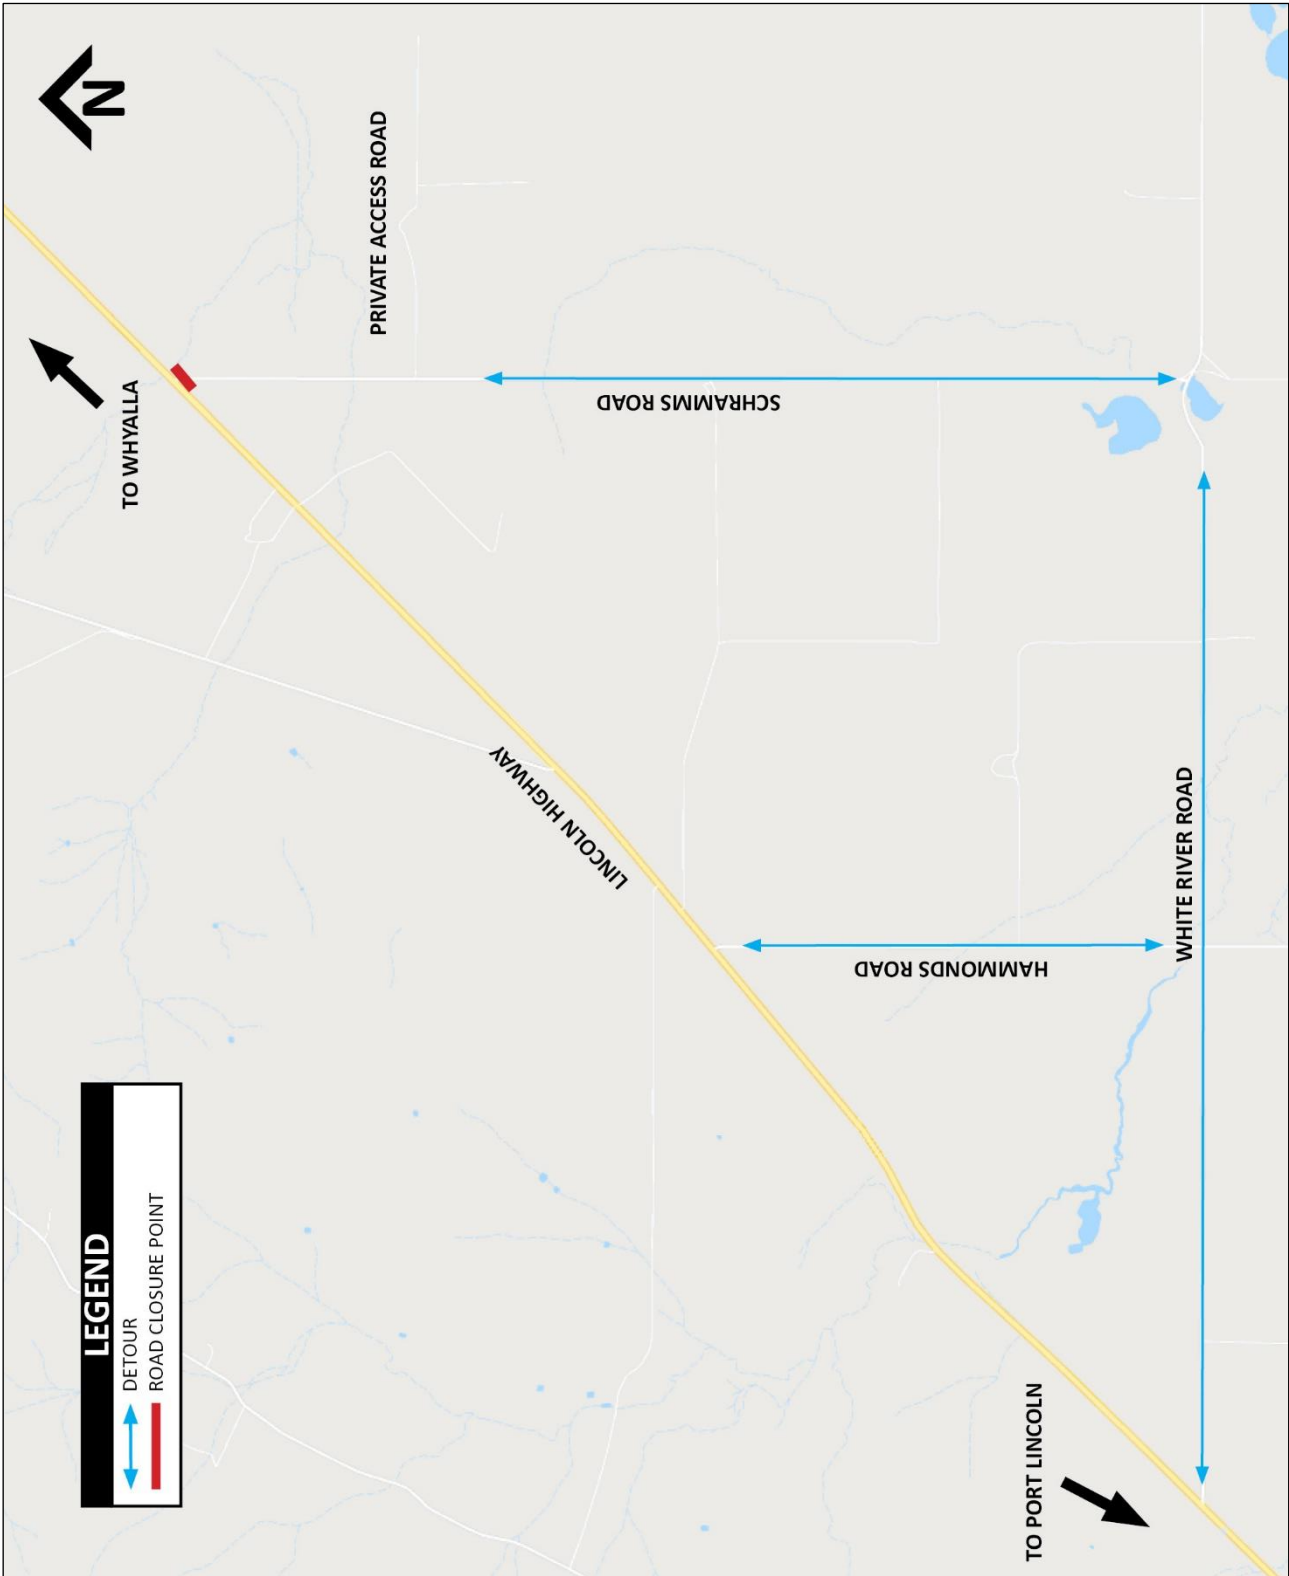

CONTACT

- 1300 161 407
- enquiries@pw2pa.com.au
- www.pw2pa.com.au

Australian Government

BUILDING OUR FUTURE

Government of South Australia

BUILDING WHAT MATTERS