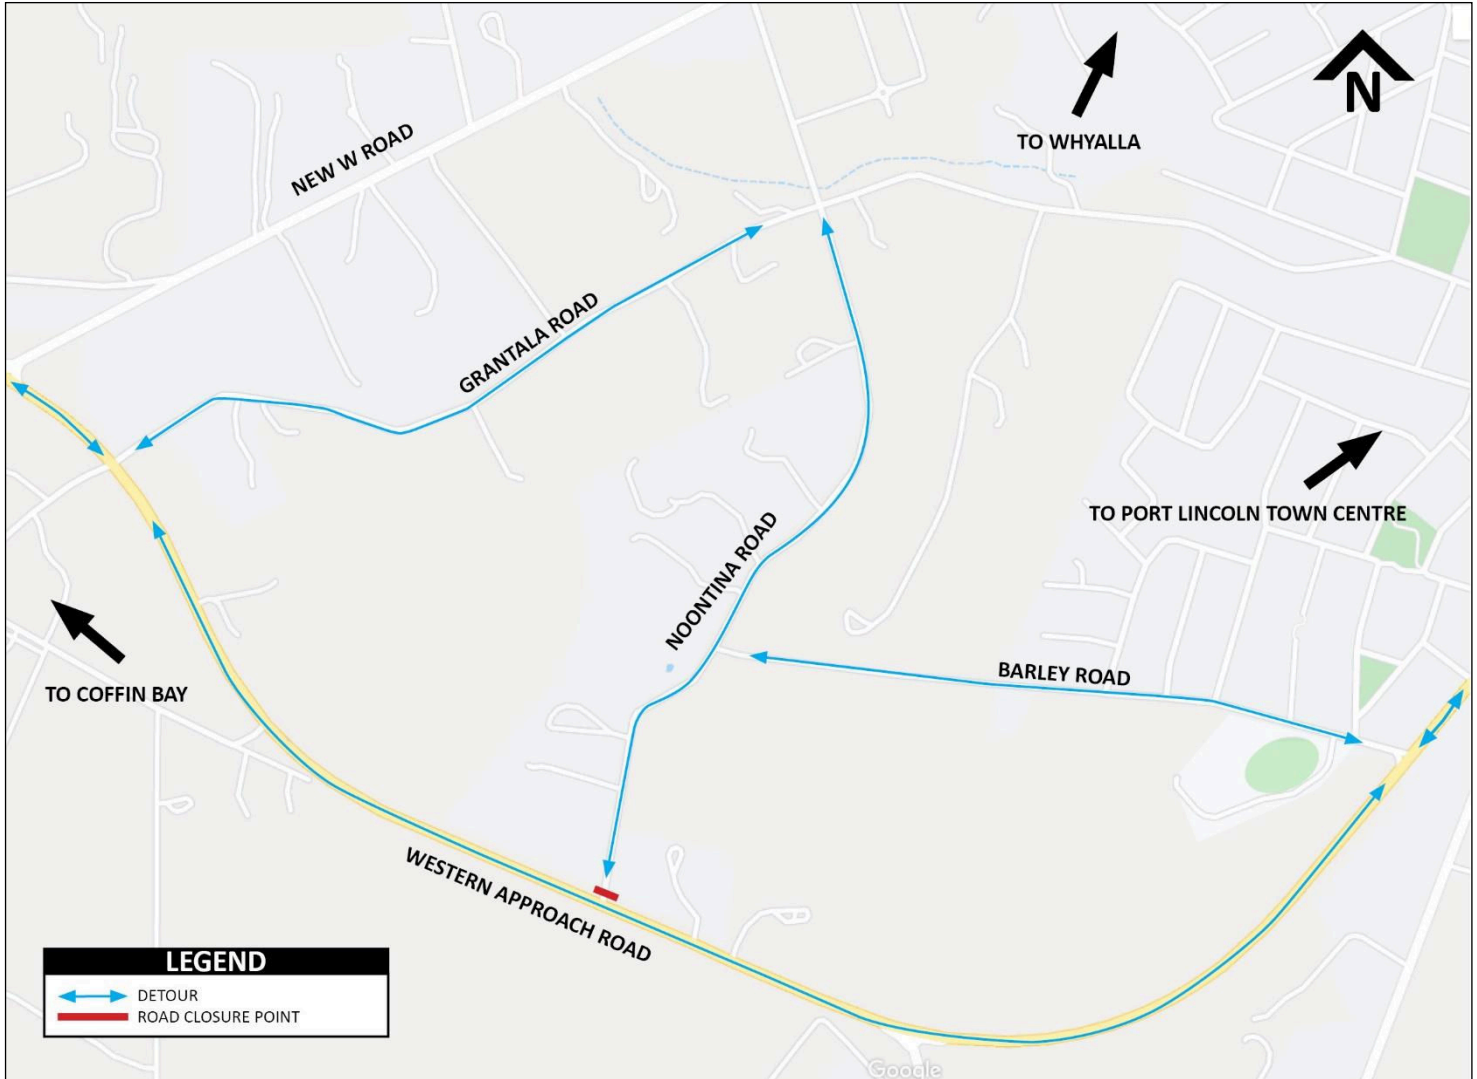

CONTACT

- 1300 161 407
- enquiries@pw2pa.com.au
- www.pw2pa.com.au

Australian Government

BUILDING OUR FUTURE

Government of South Australia

BUILDING WHAT MATTERS